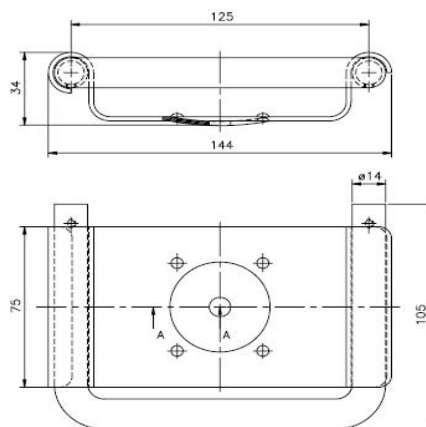

Product Documentation

Product Name: Soap dish, theft proof

Article Number: 14.7036.02.127
Satin stainless steel
16.7036.01.123
Polished stainless steel

Photo:

Drawing:

Product Information:

Material: AISI 316 stainless steel
Surface finish: Satin 320 grain
Material thickness: Ø14

Height: 14mm
Width: 515-614mm
Depth: 75mm

Certificate: N/A

Warranty: 20 years (non-mechanical/-electronic parts)

Spare Parts / Accessories:

14.9760.02.050 Loose hangers
14.9760.02.070 Loose shelf theft proof
P0.0000.00.451 Screws and plugs

Mounting:

Ø 4,5x70mm screws with plugs 8x40mm. Please use correct screws and plugs for the type of wall

Maintenance:

Wash down with mild detergent, rinse off with clean water and dry off with soft dry cloth.

Product Specification:

d line Soap dish stainless, theft proof, with Ø14 x 105 c/c 125 mm bracket with concealed fixing AISI satin stainless

The high humidity levels in the bathroom setting necessitates the use of a non-corrosive rustresistant stainless steel. the only metal used in d line's bathroom fittings is AISI 316, also known as marine quality stainless steel.